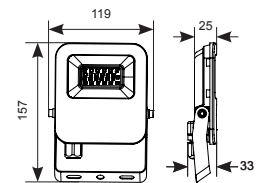

Zion LED Polycarbonate Floodlight

Supplied c/w Integral Driver

360

5 - 12 Metres
10 Seconds - 8 Minutes
3 Lux - PC Off

AZILED/10/PIR

AZILED/20

- Compact and economic polycarbonate LED floodlight
- Warm and Cool white options
- 10W LED ideal for halogen replacement
- 20W LED exceeds performance of 20W HQI
- Polished faceted reflector and textured glass for optimum performance
- Pre-wired with 1 metre of rubber insulated cable for ease of installation (500mm for 10W)
- PIR versions complete with manual override facility
- LED lifespan L70 30,000 hours
- Non-dimmable

AZILED10

	Code	Lamp	Description
Standard	AZILED10	LED	10W - Cool White
PIR	AZILED10/PIR	LED	10W c/w PIR - Cool White
Standard	AZILED20	LED	20W - Cool White
PIR	AZILED20/PIR	LED	20W c/w PIR - Cool White
Standard	AZILED10/WW	LED	10W - Warm White
PIR	AZILED10/WW/PIR	LED	10W c/w PIR - Warm White
Standard	AZILED20/WW	LED	20W - Warm White
PIR	AZILED20/WW/PIR	LED	20W c/w PIR - Warm White

LED Information

	Cool White	Warm White
Total (Watts)	10W	20W
Lumens Delivered		
10W	843lm	771lm
20W	1709lm	1575lm
Lm/W 10W	84lm	77lm
Lm/W 20W	90lm	83lm
CRI	Ra 70	
CCT	4000K	
	3000K	
Input	230V	
Hertz	50Hz	
Operating Temp	-10°C to 40°C