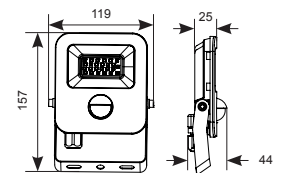

AZILED10/PIR