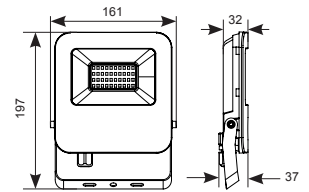

Zion LED Polycarbonate Floodlight

Supplied c/w Integral Driver

360

5 - 12 Metres
10 Seconds - 8 Minutes
3 Lux - PC Off

AZILED/10/PIR

AZILED/20

- Compact and economic polycarbonate LED floodlight
- Warm and Cool white options
- 10W LED ideal for halogen replacement
- 20W LED exceeds performance of 20W HQI
- Polished faceted reflector and textured glass for optimum performance
- Pre-wired with 1 metre of rubber insulated cable for ease of installation (500mm for 10W)
- PIR versions complete with manual override facility
- LED lifespan L70 30,000 hours
- Non-dimmable

AZILED20

	Code	Lamp	Description
Standard	AZILED10	LED	10W - Cool White
PIR	AZILED10/PIR	LED	10W c/w PIR - Cool White
Standard	AZILED20	LED	20W - Cool White
PIR	AZILED20/PIR	LED	20W c/w PIR - Cool White
Standard	AZILED10/WW	LED	10W - Warm White
PIR	AZILED10/WW/PIR	LED	10W c/w PIR - Warm White
Standard	AZILED20/WW	LED	20W - Warm White
PIR	AZILED20/WW/PIR	LED	20W c/w PIR - Warm White

LED Information

	Cool White	Warm White
Total (Watts)	10W	20W
Lumens Delivered		
10W	843lm	771lm
20W	1709lm	1575lm
Lm/W 10W	84lm	77lm
Lm/W 20W	90lm	83lm
CRI	Ra 70	
CCT	4000K	
	3000K	
Input	230V	
Hertz	50Hz	
Operating Temp	-10°C to 40°C