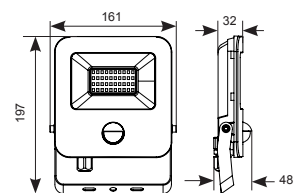

AZILED20/PIR

	Code	Lamp	Description
Standard	AZILED10	LED	10W - Cool White
PIR	AZILED10/PIR	LED	10W c/w PIR - Cool White
Standard	AZILED20	LED	20W - Cool White
PIR	AZILED20/PIR	LED	20W c/w PIR - Cool White
Standard	AZILED10/WW	LED	10W - Warm White
PIR	AZILED10/WW/PIR	LED	10W c/w PIR - Warm White
Standard	AZILED20/WW	LED	20W - Warm White
PIR	AZILED20/WW/PIR	LED	20W c/w PIR - Warm White

LED Information

	Cool White	Warm White
Total (Watts)	10W	20W
Lumens Delivered		
10W	843lm	771lm
20W	1709lm	1575lm
Lm/W 10W	84lm	77lm
Lm/W 20W	90lm	83lm
CRI	Ra 70	
CCT	4000K	
	3000K	
Input	230V	
Hertz	50Hz	
Operating Temp	-10°C to 40°C